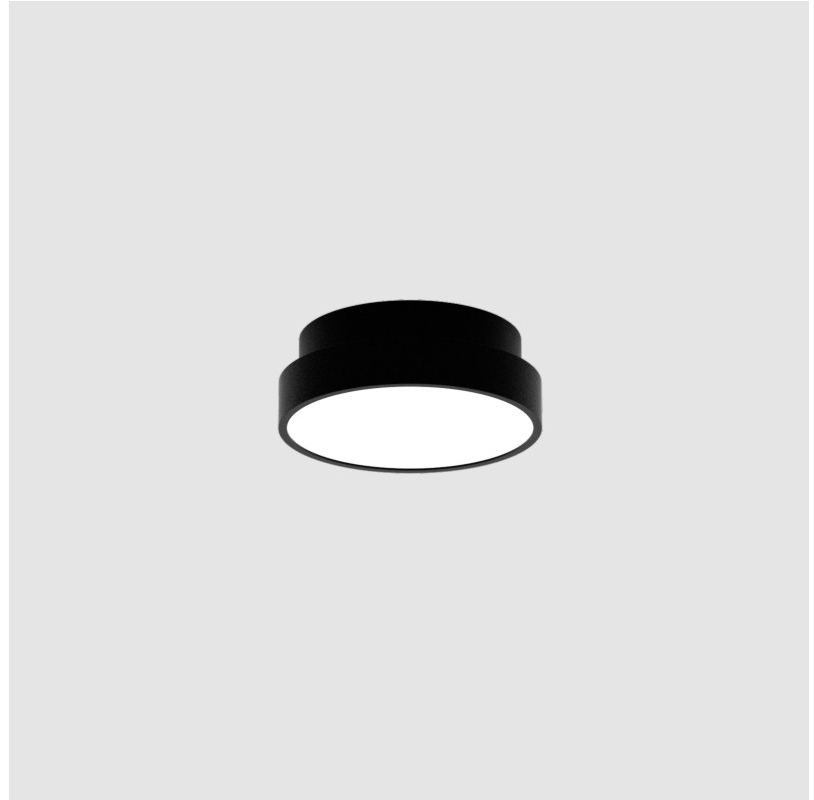

PROJECT	
TYPE	
SPECIFIER	
QUANTITY	
DATE	

SIGN DIVA SURFACE

A3D090- : A3D090-DP-30K-25-35

base number

1. To build a product code in our configurator select the specify button on the base model # product page
2. To build a manual product code on this datasheet choose from the options listed below in blue font and add the suffix to the base model #

GENERAL

Series: Sign Diva
Subseries: Sign Diva
Partner: Prolicht
Division: Architectural
Installation: Surface
Product Type: Ceiling Surface
Mounting Location: Ceiling
Light Distribution: Direct

PHYSICAL

Shape: Round
Diameter (mm): 200
Diameter (in): 7 7/8
Height (mm): 75
Height (in): 2 15/16
Weight (kg): 1.122
Weight (lbs): 2.474
Fixture Material: PMMA / Extruded Aluminum / Steel

ELECTRICAL

Lamp Type: LED (Zhaga Standard)
Input Wattage (W): 12.1
Total Output Wattage (W): 11
Dimming: Phase Dimming (120Vac Only)
Driver Included: Yes
Driver Location: Integrated
Driver Class: Class 2
Input Voltage (V): 120
Constant Current (MA): 350

LED

Color Temperature (°K): 3000
Max. Delivered Lumen (lm): 1040
CRI: >92 CRI
Lamp Life (hrs): 50000

OPTICAL

RATINGS AND CERTIFICATIONS

Certified By: Certified for North American Standards
IP rating: IP20