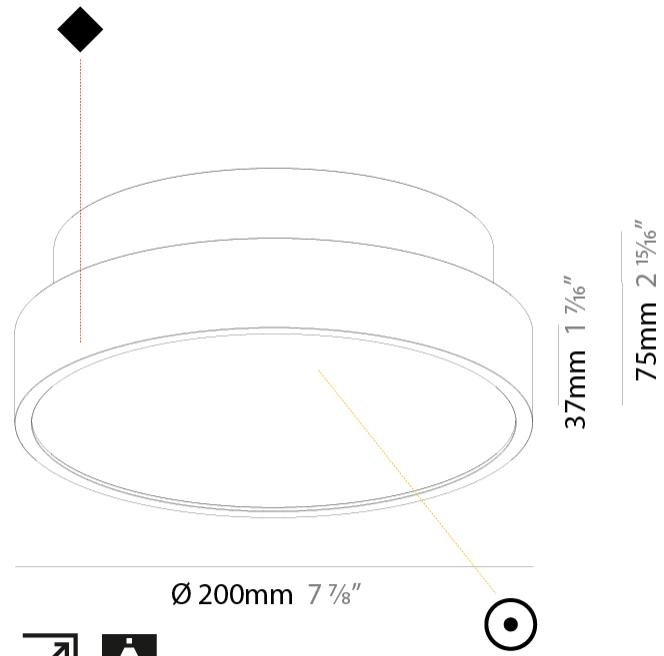

PROJECT
TYPE
SPECIFIER
QUANTITY
DATE

SIGN DIVA SURFACE

A3D090-

base number	LED Dimming	Color Temperature	Finishes (Diamond)	Diffuser with Ring
-------------	-------------	-------------------	--------------------	--------------------

Shape: Round
Diameter (mm): 200
Diameter (in): 7 7/8
Height (mm): 75
Height (in): 2 15/16
Weight (kg): 1.122
Weight (lbs): 2.474
Diffuser: PMMA - Opal/Micro-Prism/Sparkling Secret/Vintage Industrial with Shine Ring
Fixture Finish: SSR / BKV / CWI / CRY / HAB / UFT / ITA / RUA / FTG / MYG / LOD / PUS / FRO / FUP / KIA / POP / BLS / SPG / MEY / GOH / CHC / COM / ABZ / JAG / OBR / MOS / ROR
Fixture Material: PMMA / Extruded Aluminum / Steel

PHYSICAL

Shape: Round
 Diameter (mm): 200
 Diameter (in): 7 7/8
 Height (mm): 75
 Height (in): 2 15/16
 Weight (kg): 1.122
 Weight (lbs): 2.474
 Fixture Material: PMMA / Extruded Aluminum / Steel

ELECTRICAL

Shape: Round
Diameter (mm): 400
Diameter (in): 15 3/4
Height (mm): 75
Height (in): 2 15/16
Weight (kg): 2.306
Weight (lbs): 5.084
Diffuser: PMMA - Opal/Micro-Prism/Sparkling Secret/Vintage Industrial with Shine Ring
Fixture Finish: SSR / BKV / CWI / CRY / HAB / UFT / ITA / RUA / FTG / MYG / LOD / PUS / FRO / FUP / KIA / POP / BLS / SPG / MEY / GOH / CHC / COM / ABZ / JAG / OBR / MOS / ROR
Fixture Material: PMMA / Extruded Aluminum / Steel