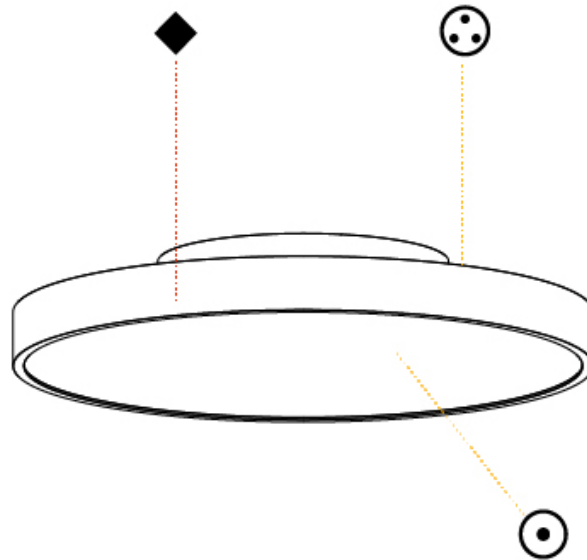

SIGN DIVA SURFACE

A3D091-

PROJECT _____

TYPE _____

SPECIFIER _____

QUANTITY _____

DATE _____

A